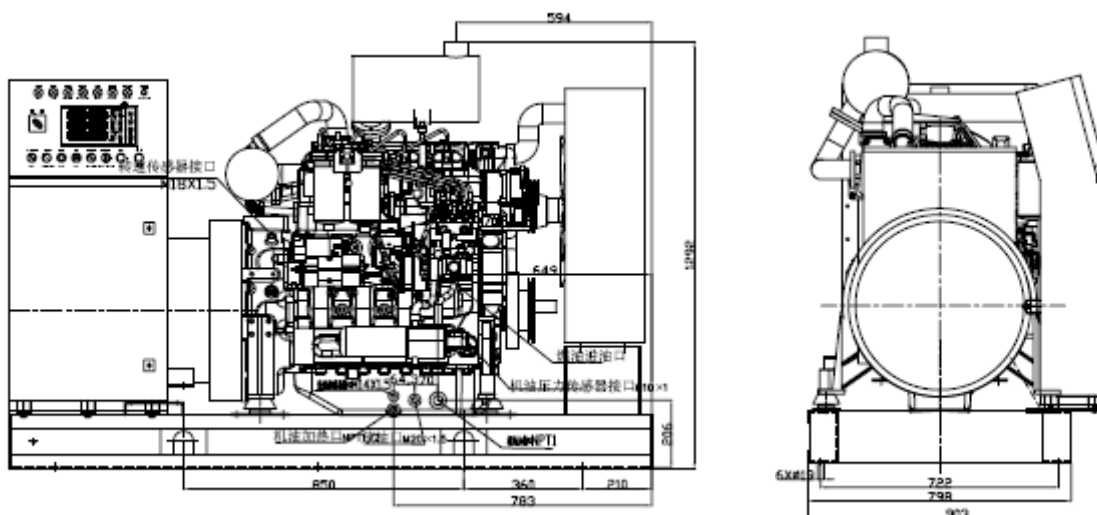

Dimensions

| | Length | Width | Height | Weight |
|-------------------|---------------|--------------|---------------|---------------|
| CCFJ40Y-W* | 1950 mm | 903mm | 1292 mm | 925 kg |

Sales Promises

Weichai Power provides a full line of brand new and high quality products. Each and every unit is strictly factory tested.